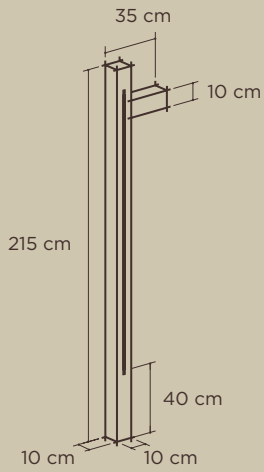

Columnas / Columns

Ref. 1001

Columna izquierda 215 cm con cremallera
Left column 215 cm with shelf standard

Columnas / Columns

Ref. 1002

Columna derecha 215 cm con cremallera
Right column 215 cm with shelf standard

Columnas / Columns

Ref. 1003

Columna intermedia 215 cm con 2 cremalleras
Middle column 215 cm with 2 shelf standards

Góndola mesa central / Central Table Gondola

Ref. 1004

Góndola mesa central 120x60 cm con 4 cremalleras
Central table gondola 120x60 cm with 4 shelf standards

Góndola central / Central Gondola

Ref. 1005

Góndola central 120x60 cm con 4 cremalleras
Central gondola 120x60 cm with 4 shelf standards

Mostrador / Counter

Ref. 1006
Mostrador 120 cm
Counter 120 cm

Ref. 1007
Mostrador 150 cm
Counter 150 cm

Barra de colgar. 98 cm. Oval
Hanging bar. 98 cm. Oval

Ref. 1012

Cartela estante
Shelf bracket

Ref. 1017

Perroquet plano para cremallera
Straight hanger for shelf standard

Ref. 1018

Perroquet inclinado para cremallera
Waterfall hanger for shelf standard