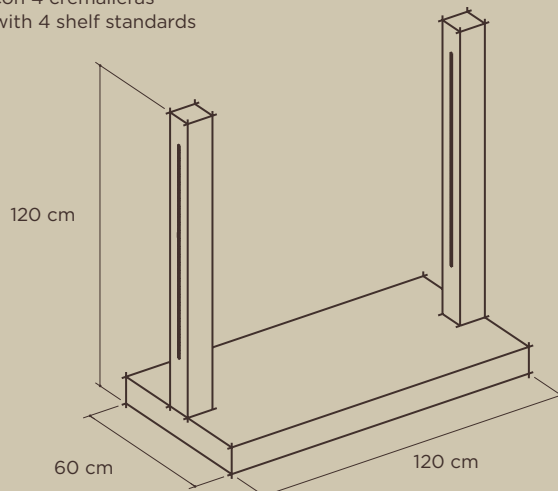

Columnas / Columns

Ref. 1001

Columna izquierda 215 cm con cremallera
Left column 215 cm with shelf standard

Columnas / Columns

Ref. 1002

Columna derecha 215 cm con cremallera
Right column 215 cm with shelf standard

Columnas / Columns

Ref. 1003

Columna intermedia 215 cm con 2 cremalleras
Middle column 215 cm with 2 shelf standards

Góndola mesa central / Central Table Gondola

Ref. 1004

Góndola mesa central 120x60 cm con 4 cremalleras
Central table gondola 120x60 cm with 4 shelf standards

Góndola central / Central Gondola

Ref. 1005

Góndola central 120x60 cm con 4 cremalleras
Central gondola 120x60 cm with 4 shelf standards

Mostrador / Counter

Ref. 1006
Mostrador 120 cm
Counter 120 cm

Ref. 1007
Mostrador 150 cm
Counter 150 cm