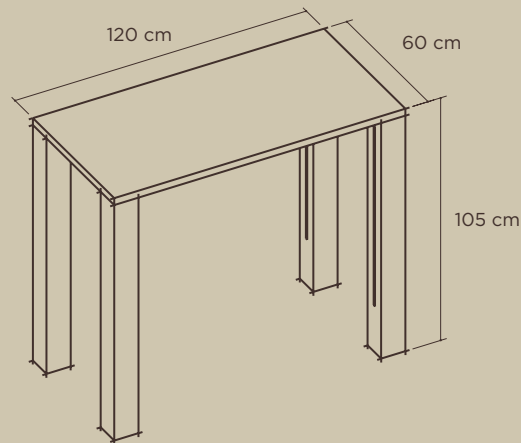

Columnas / Columns

Ref. 1001

Columna izquierda 215 cm con cremallera
Left column 215 cm with shelf standard

Columnas / Columns

Ref. 1002

Columna derecha 215 cm con cremallera
Right column 215 cm with shelf standard

Columnas / Columns

Ref. 1003

Columna intermedia 215 cm con 2 cremalleras
Middle column 215 cm with 2 shelf standards

Góndola mesa central / Central Table Gondola

Ref. 1004

Góndola mesa central 120x60 cm con 4 cremalleras
Central table gondola 120x60 cm with 4 shelf standards

Góndola central / Central Gondola

Ref. 1005

Góndola central 120x60 cm con 4 cremalleras
Central gondola 120x60 cm with 4 shelf standards

Mostrador / Counter

Ref. 1006
Mostrador 120 cm
Counter 120 cm

Ref. 1007
Mostrador 150 cm
Counter 150 cm