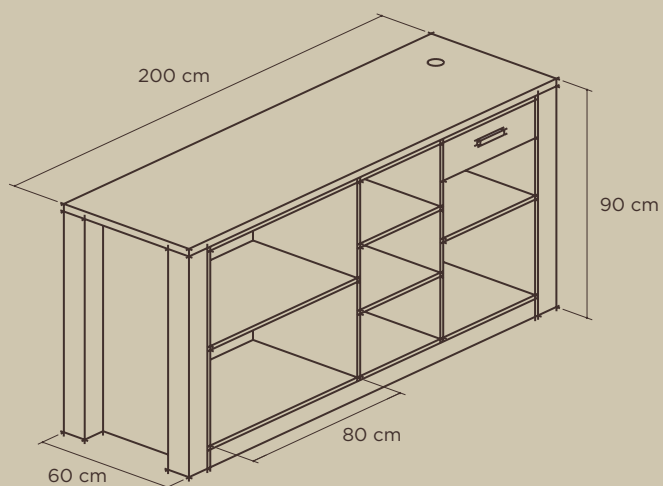

Columnas / Columns

Ref. 1001

Columna izquierda 215 cm con cremallera
Left column 215 cm with shelf standard

Columnas / Columns

Ref. 1002

Columna derecha 215 cm con cremallera
Right column 215 cm with shelf standard

Columnas / Columns

Ref. 1003

Columna intermedia 215 cm con 2 cremalleras
Middle column 215 cm with 2 shelf standards

Góndola mesa central / Central Table Gondola

Ref. 1004

Góndola mesa central 120x60 cm con 4 cremalleras
Central table gondola 120x60 cm with 4 shelf standards

Góndola central / Central Gondola

Ref. 1005

Góndola central 120x60 cm con 4 cremalleras
Central gondola 120x60 cm with 4 shelf standards

Mostrador / Counter

Ref. 1006
Mostrador 120 cm
Counter 120 cm

Ref. 1007
Mostrador 150 cm
Counter 150 cm

Mostrador / Counter

Ref. 1008
Mostrador 200 cm
Counter 200 cm

Estante / Shelf

Ref. 1009
Estante 98x40 cm
Shelf 98x40 cm

Accesorios / Accessories

Ref. 1010

Soporte para barra de colgar
Hanging bar support

Ref. 1011