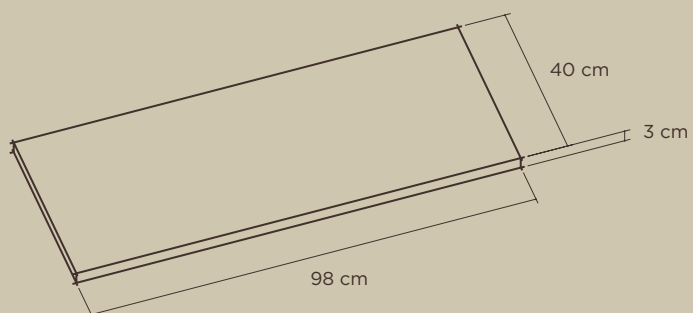

Estante / Shelf

Ref. 1009
Estante 98x40 cm
Shelf 98x40 cm