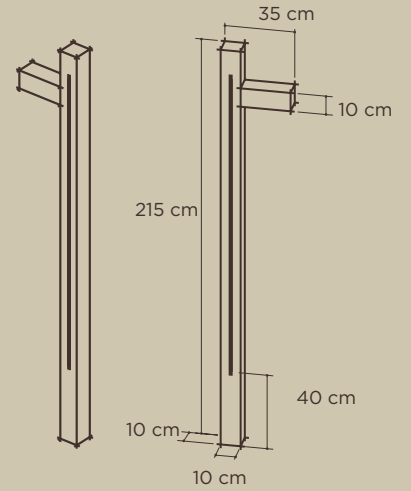

Columnas / Columns

Ref. 1001

Columna izquierda 215 cm con cremallera
Left column 215 cm with shelf standard

Columnas / Columns

Ref. 1002

Columna derecha 215 cm con cremallera
Right column 215 cm with shelf standard

Columnas / Columns

Ref. 1003

Columna intermedia 215 cm con 2 cremalleras
Middle column 215 cm with 2 shelf standards

Góndola mesa central / Central Table Gondola

Ref. 1004

Góndola mesa central 120x60 cm con 4 cremalleras
Central table gondola 120x60 cm with 4 shelf standards

Góndola central / Central Gondola

Ref. 1005

Góndola central 120x60 cm con 4 cremalleras
Central gondola 120x60 cm with 4 shelf standards

Mostrador / Counter

Ref. 1006
Mostrador 120 cm
Counter 120 cm

Ref. 1007
Mostrador 150 cm
Counter 150 cm

Barra de colgar. 98 cm. Oval
Hanging bar. 98 cm. Oval

Ref. 1012

Cartela estante
Shelf bracket

Ref. 1017

Perroquet plano para cremallera
Straight hanger for shelf standard

Ref. 1018

Perroquet inclinado para cremallera
Waterfall hanger for shelf standard