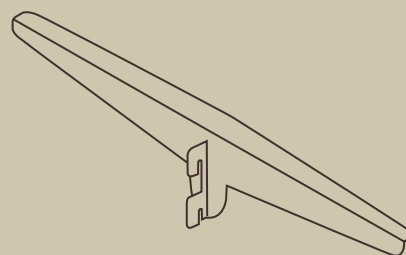

Columnas / Columns

Ref. 1003

Columna intermedia 215 cm con 2 cremalleras
Middle column 215 cm with 2 shelf standards

Góndola mesa central / Central Table Gondola

Ref. 1004

Góndola mesa central 120x60 cm con 4 cremalleras
Central table gondola 120x60 cm with 4 shelf standards

Góndola central / Central Gondola

Ref. 1005

Góndola central 120x60 cm con 4 cremalleras
Central gondola 120x60 cm with 4 shelf standards

Mostrador / Counter

Ref. 1006
Mostrador 120 cm
Counter 120 cm

Ref. 1007
Mostrador 150 cm
Counter 150 cm

Mostrador / Counter

Ref. 1008
Mostrador 200 cm
Counter 200 cm

Estante / Shelf

Ref. 1009
Estante 98x40 cm
Shelf 98x40 cm

Accesorios / Accessories

Ref. 1010

Soporte para barra de colgar
Hanging bar support

Ref. 1011

Barra de colgar. 98 cm. Oval
Hanging bar. 98 cm. Oval

Ref. 1012

Cartela estante
Shelf bracket

Ref. 1017

Perroquet plano para cremallera
Straight hanger for shelf standard

Ref. 1018

Perroquet inclinado para cremallera
Waterfall hanger for shelf standard