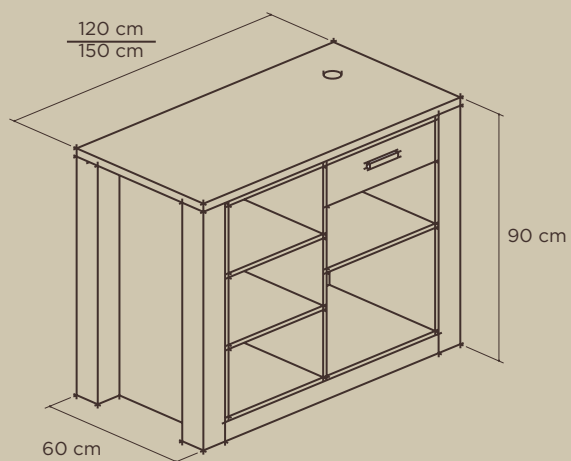

Columnas / Columns

Ref. 1001

Columna izquierda 215 cm con cremallera
Left column 215 cm with shelf standard

Columnas / Columns

Ref. 1002

Columna derecha 215 cm con cremallera
Right column 215 cm with shelf standard

Columnas / Columns

Ref. 1003

Columna intermedia 215 cm con 2 cremalleras
Middle column 215 cm with 2 shelf standards

Góndola mesa central / Central Table Gondola

Ref. 1004

Góndola mesa central 120x60 cm con 4 cremalleras
Central table gondola 120x60 cm with 4 shelf standards

Góndola central / Central Gondola

Ref. 1005

Góndola central 120x60 cm con 4 cremalleras
Central gondola 120x60 cm with 4 shelf standards

Mostrador / Counter

Ref. 1006
Mostrador 120 cm
Counter 120 cm

Ref. 1007
Mostrador 150 cm
Counter 150 cm

Mostrador / Counter

Ref. 1008
Mostrador 200 cm
Counter 200 cm

Estante / Shelf

Ref. 1009
Estante 98x40 cm
Shelf 98x40 cm

Accesorios / Accessories

Ref. 1010

Soporte para barra de colgar
Hanging bar support

Ref. 1011