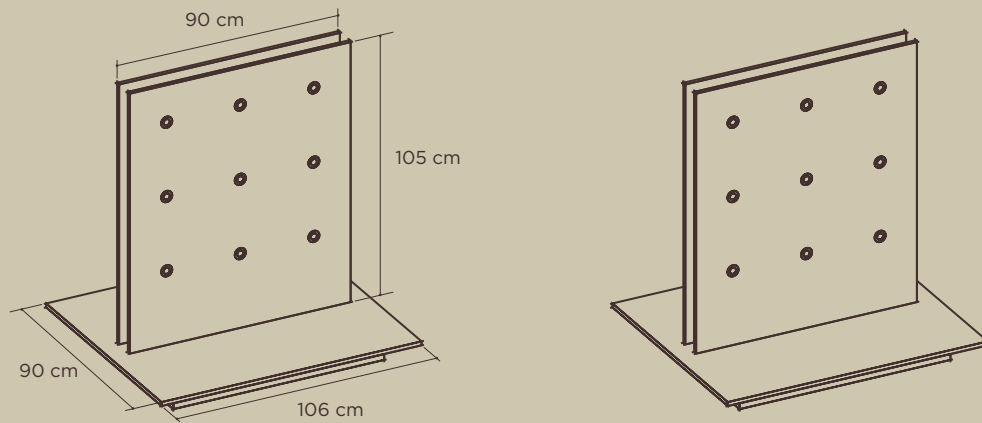

Góndola central / Central Gondola

Ref. 3007

Góndola central
Central gondola