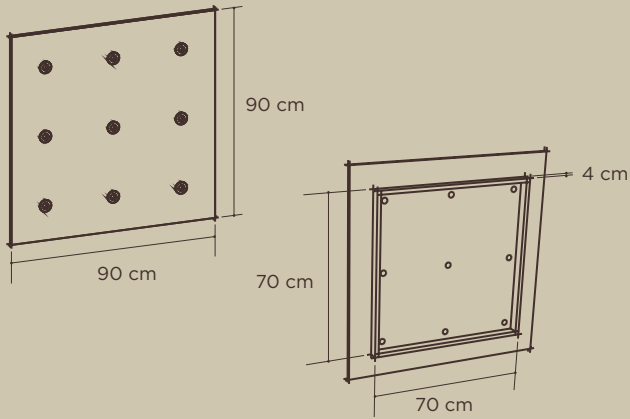

Paneles / Panels

**Ref. 3001**

Panel 90x90 cm. Herrajes incluidos  
Wall panel 90x90 cm. Fittings included

**Ref. 3002**

Panel 180x90 cm. Herrajes incluidos  
Wall panel 180x90 cm. Fittings included

**Ref. 3003**

Panel 90x180 cm. Herrajes incluidos  
Wall panel 90x180 cm. Fittings included

**Ref. 3004**

Panel 60x180 cm. Herrajes incluidos  
Wall panel 60x180 cm. Fittings included

Buc / Storage Unit

**Ref. 3005**

Buc de 90 cm  
Storage unit 90 cm