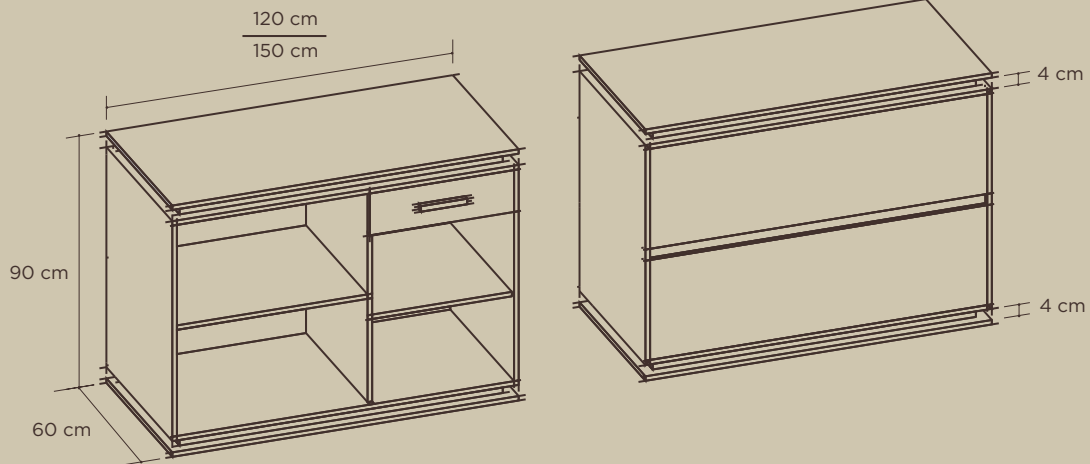

Ref. 3009

Mostrador 150 cm
Counter 150 cm