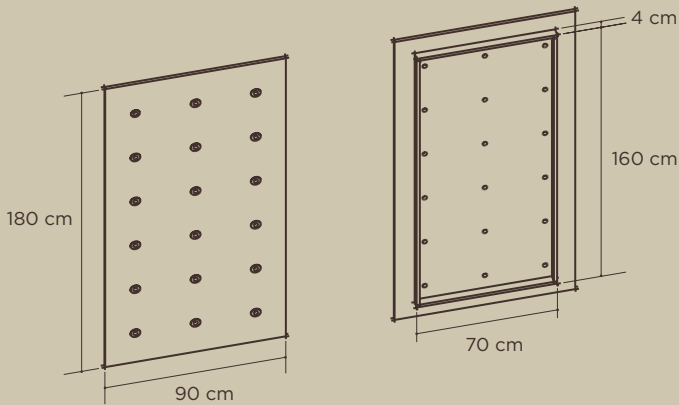

Paneles / Panels

**Ref. 3001**

Panel 90x90 cm. Herrajes incluidos  
Wall panel 90x90 cm. Fittings included

**Ref. 3002**

Panel 180x90 cm. Herrajes incluidos  
Wall panel 180x90 cm. Fittings included

**Ref. 3003**

Panel 90x180 cm. Herrajes incluidos  
Wall panel 90x180 cm. Fittings included

**Ref. 3004**

Panel 60x180 cm. Herrajes incluidos  
Wall panel 60x180 cm. Fittings included

Buc / Storage Unit

**Ref. 3005**

Buc de 90 cm  
Storage unit 90 cm