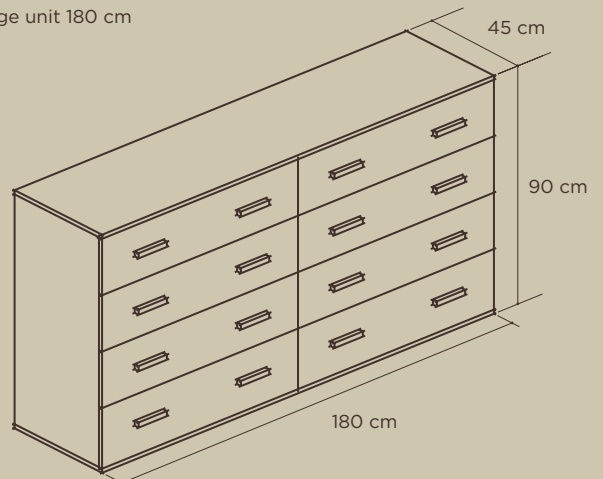

Paneles / Panels

**Ref. 3001**

Panel 90x90 cm. Herrajes incluidos  
Wall panel 90x90 cm. Fittings included

**Ref. 3002**

Panel 180x90 cm. Herrajes incluidos  
Wall panel 180x90 cm. Fittings included

**Ref. 3003**

Panel 90x180 cm. Herrajes incluidos  
Wall panel 90x180 cm. Fittings included

**Ref. 3004**

Panel 60x180 cm. Herrajes incluidos  
Wall panel 60x180 cm. Fittings included

Buc / Storage Unit

**Ref. 3005**

Buc de 90 cm  
Storage unit 90 cm

**Ref. 3006**

Buc de 180 cm  
Storage unit 180 cm