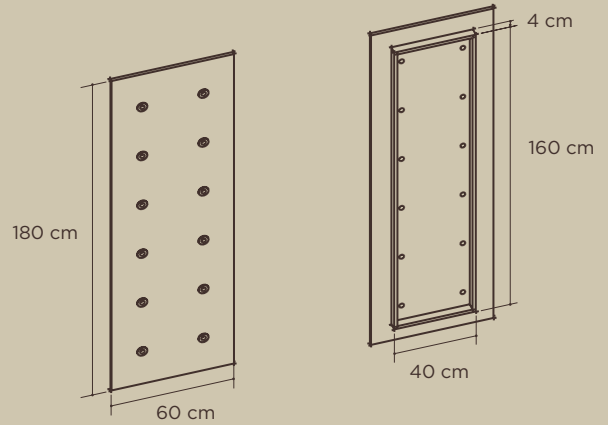

Paneles / Panels

**Ref. 3001**

Panel 90x90 cm. Herrajes incluidos  
Wall panel 90x90 cm. Fittings included

**Ref. 3002**

Panel 180x90 cm. Herrajes incluidos  
Wall panel 180x90 cm. Fittings included

**Ref. 3003**

Panel 90x180 cm. Herrajes incluidos  
Wall panel 90x180 cm. Fittings included

**Ref. 3004**

Panel 60x180 cm. Herrajes incluidos  
Wall panel 60x180 cm. Fittings included

Buc / Storage Unit

**Ref. 3005**

Buc de 90 cm  
Storage unit 90 cm