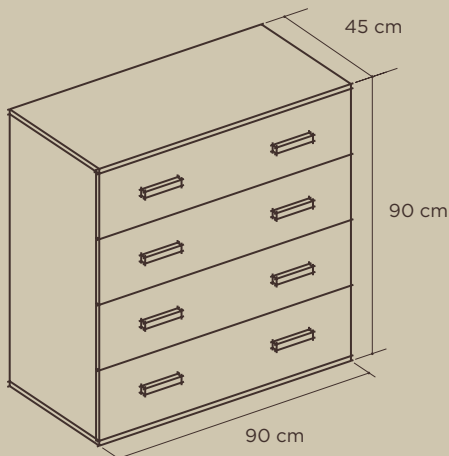

Paneles / Panels

**Ref. 3001**

Panel 90x90 cm. Herrajes incluidos  
Wall panel 90x90 cm. Fittings included

**Ref. 3002**

Panel 180x90 cm. Herrajes incluidos  
Wall panel 180x90 cm. Fittings included

**Ref. 3003**

Panel 90x180 cm. Herrajes incluidos  
Wall panel 90x180 cm. Fittings included

**Ref. 3004**

Panel 60x180 cm. Herrajes incluidos  
Wall panel 60x180 cm. Fittings included

Buc / Storage Unit

**Ref. 3005**

Buc de 90 cm  
Storage unit 90 cm

**Ref. 3006**

Buc de 180 cm  
Storage unit 180 cm