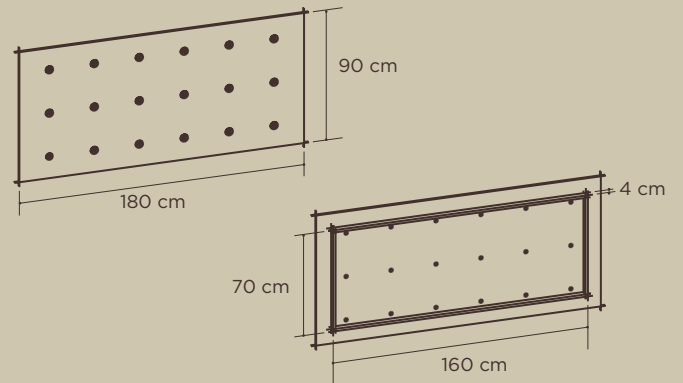

Paneles / Panels

**Ref. 3001**

Panel 90x90 cm. Herrajes incluidos  
Wall panel 90x90 cm. Fittings included

**Ref. 3002**

Panel 180x90 cm. Herrajes incluidos  
Wall panel 180x90 cm. Fittings included

**Ref. 3003**

Panel 90x180 cm. Herrajes incluidos  
Wall panel 90x180 cm. Fittings included

**Ref. 3004**

Panel 60x180 cm. Herrajes incluidos  
Wall panel 60x180 cm. Fittings included

Buc / Storage Unit

**Ref. 3005**

Buc de 90 cm  
Storage unit 90 cm

**Ref. 3006**

Buc de 180 cm  
Storage unit 180 cm