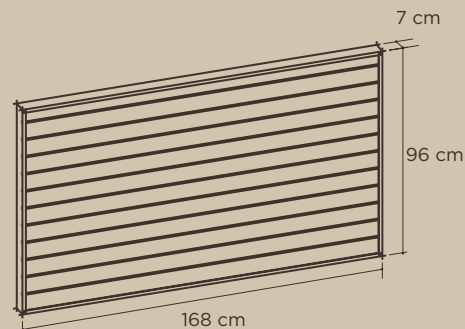

Paneles / Panels

Ref. 4001
Panel a pared 100x97 cm. Herrajes incluidos
Wall panel 100x97 cm. Fittings included

Ref. 4002
Panel a pared 100x142 cm. Herrajes incluidos
Wall panel 100x142 cm. Fittings included

Ref. 4003
Panel a pared 168x96 cm. Herrajes incluidos
Wall panel 168x96 cm. Fittings included

Bucs / Storage Units

Ref. 4004
Panel a pared 50x142 cm. Herrajes incluidos
Wall panel 50x142 cm. Fittings included

Ref. 4005
Buc a pared 100 cm
Wall storage unit 100 cm

Ref. 4006
Buc a pared 50 cm
Wall storage unit 50 cm

Muebles exposición / Display Furniture

Ref. 4007
Mueble exposición a pared 168 cm
Wall display furniture 168 cm