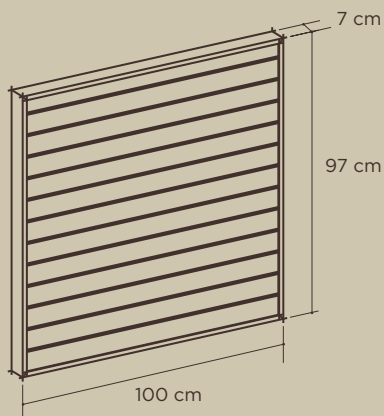

Paneles / Panels

Ref. 4001
Panel a pared 100x97 cm. Herrajes incluidos
Wall panel 100x97 cm. Fittings included

Ref. 4002
Panel a pared 100x142 cm. Herrajes incluidos
Wall panel 100x142 cm. Fittings included

Ref. 4003
Panel a pared 168x96 cm. Herrajes incluidos
Wall panel 168x96 cm. Fittings included

Bucs / Storage Units

Ref. 4004
Panel a pared 50x142 cm. Herrajes incluidos
Wall panel 50x142 cm. Fittings included

Ref. 4005
Buc a pared 100 cm
Wall storage unit 100 cm

Ref. 4006
Buc a pared 50 cm
Wall storage unit 50 cm

Muebles exposición / Display Furniture

Ref. 4007
Mueble exposición a pared 168 cm
Wall display furniture 168 cm