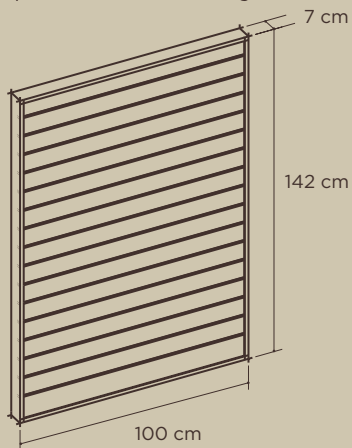

Paneles / Panels

Ref. 4001
Panel a pared 100x97 cm. Herrajes incluidos
Wall panel 100x97 cm. Fittings included

Ref. 4002
Panel a pared 100x142 cm. Herrajes incluidos
Wall panel 100x142 cm. Fittings included

Ref. 4003
Panel a pared 168x96 cm. Herrajes incluidos
Wall panel 168x96 cm. Fittings included

Bucs / Storage Units

Ref. 4004
Panel a pared 50x142 cm. Herrajes incluidos
Wall panel 50x142 cm. Fittings included

Ref. 4005
Buc a pared 100 cm
Wall storage unit 100 cm

Ref. 4006
Buc a pared 50 cm
Wall storage unit 50 cm

Muebles exposición / Display Furniture

Ref. 4007
Mueble exposición a pared 168 cm
Wall display furniture 168 cm