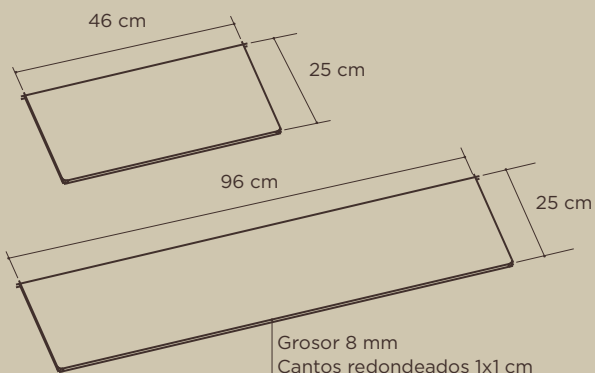

Paneles / Panels

Ref. 4001
Panel a pared 100x97 cm. Herrajes incluidos
Wall panel 100x97 cm. Fittings included

Ref. 4002
Panel a pared 100x142 cm. Herrajes incluidos
Wall panel 100x142 cm. Fittings included

Ref. 4003
Panel a pared 168x96 cm. Herrajes incluidos
Wall panel 168x96 cm. Fittings included

Bucs / Storage Units

Ref. 4004
Panel a pared 50x142 cm. Herrajes incluidos
Wall panel 50x142 cm. Fittings included

Mostrador 120 cm
Counter 120 cm

Ref. 4011

Mostrador 150 cm
Counter 150 cm

Estantes cristal / Glass Shelves

Ref. 4012

Estante cristal 96x25x0,8 cm
Glass shelf 96x25x0,8 cm

Ref. 4013

Estante cristal 46x25x0,8 cm
Glass shelf 46x25x0,8 cm

Grosor 8 mm
Cantos redondeados 1x1 cm
Thickness 8 mm
Rounded edges 1x1 cm

Estantes madera / Wooden Shelves

Ref. 4014

Estante madera 96x30x1,6 cm
Wooden shelf 96x30x1,6 cm

Ref. 4015

Estante madera 46x30x1,6 cm
Wooden shelf 46x30x1,6 cm