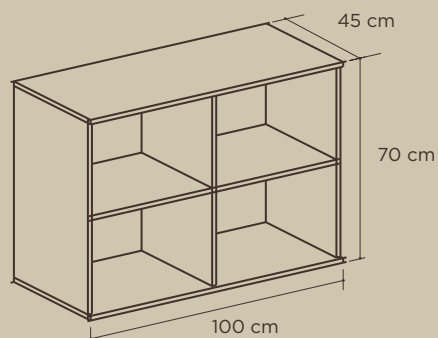

Paneles / Panels

Ref. 4001
Panel a pared 100x97 cm. Herrajes incluidos
Wall panel 100x97 cm. Fittings included

Ref. 4002
Panel a pared 100x142 cm. Herrajes incluidos
Wall panel 100x142 cm. Fittings included

Ref. 4003
Panel a pared 168x96 cm. Herrajes incluidos
Wall panel 168x96 cm. Fittings included

Bucs / Storage Units

Ref. 4004
Panel a pared 50x142 cm. Herrajes incluidos
Wall panel 50x142 cm. Fittings included

Ref. 4005
Buc a pared 100 cm
Wall storage unit 100 cm

Ref. 4006
Buc a pared 50 cm
Wall storage unit 50 cm

Muebles exposición / Display Furniture

Ref. 4007
Mueble exposición a pared 168 cm
Wall display furniture 168 cm

Ref. 4008
Mueble exposición a pared 100 cm
Wall display furniture 100 cm

Góndola central / Central Gondola

Ref. 4009

Góndola central 100x80x147 cm
Central gondola 100x80x147 cm

Mostrador / Counter

Ref. 4010