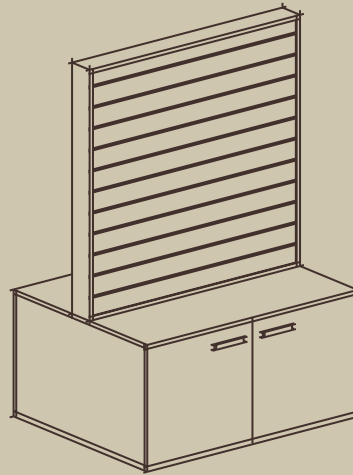

Ref. 4003
Panel a pared 168x96 cm. Herrajes incluidos
Wall panel 168x96 cm. Fittings included

Bucs / Storage Units

Ref. 4004
Panel a pared 50x142 cm. Herrajes incluidos
Wall panel 50x142 cm. Fittings included

Ref. 4005
Buc a pared 100 cm
Wall storage unit 100 cm

Ref. 4006
Buc a pared 50 cm
Wall storage unit 50 cm

Muebles exposición / Display Furniture

Ref. 4007
Mueble exposición a pared 168 cm
Wall display furniture 168 cm

Ref. 4008
Mueble exposición a pared 100 cm
Wall display furniture 100 cm

Góndola central / Central Gondola

Ref. 4009

Góndola central 100x80x147 cm
Central gondola 100x80x147 cm

Mostrador / Counter

Ref. 4010