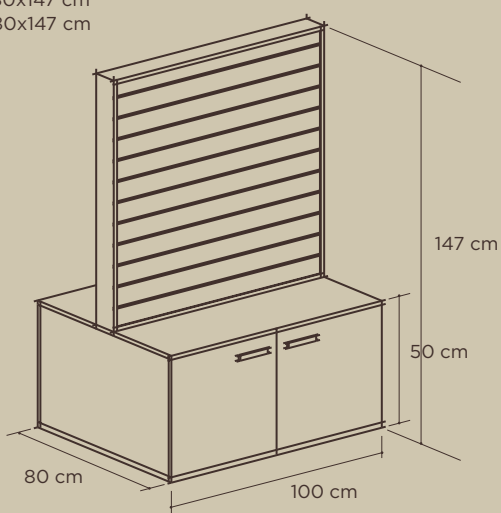

Paneles / Panels

Ref. 4001
Panel a pared 100x97 cm. Herrajes incluidos
Wall panel 100x97 cm. Fittings included

Ref. 4002
Panel a pared 100x142 cm. Herrajes incluidos
Wall panel 100x142 cm. Fittings included

Ref. 4003
Panel a pared 168x96 cm. Herrajes incluidos
Wall panel 168x96 cm. Fittings included

Bucs / Storage Units

Ref. 4004
Panel a pared 50x142 cm. Herrajes incluidos
Wall panel 50x142 cm. Fittings included

Ref. 4005
Buc a pared 100 cm
Wall storage unit 100 cm

Ref. 4006
Buc a pared 50 cm
Wall storage unit 50 cm

Muebles exposición / Display Furniture

Ref. 4007
Mueble exposición a pared 168 cm
Wall display furniture 168 cm

Ref. 4008
Mueble exposición a pared 100 cm
Wall display furniture 100 cm

Góndola central / Central Gondola

Ref. 4009

Góndola central 100x80x147 cm
Central gondola 100x80x147 cm

Mostrador / Counter

Ref. 4010