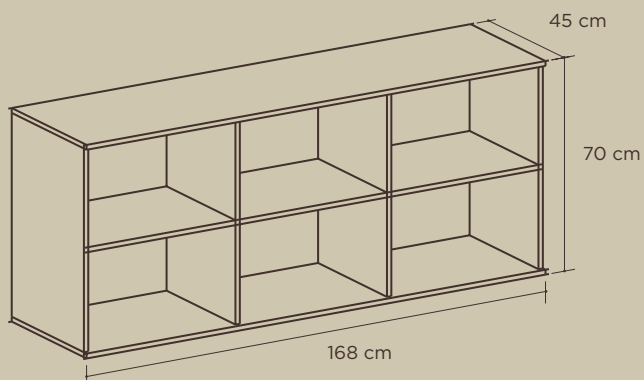

Paneles / Panels

Ref. 4001
Panel a pared 100x97 cm. Herrajes incluidos
Wall panel 100x97 cm. Fittings included

Ref. 4002
Panel a pared 100x142 cm. Herrajes incluidos
Wall panel 100x142 cm. Fittings included

Ref. 4003
Panel a pared 168x96 cm. Herrajes incluidos
Wall panel 168x96 cm. Fittings included

Bucs / Storage Units

Ref. 4004
Panel a pared 50x142 cm. Herrajes incluidos
Wall panel 50x142 cm. Fittings included

Ref. 4005
Buc a pared 100 cm
Wall storage unit 100 cm

Ref. 4006
Buc a pared 50 cm
Wall storage unit 50 cm

Muebles exposición / Display Furniture

Ref. 4007
Mueble exposición a pared 168 cm
Wall display furniture 168 cm

Ref. 4008
Mueble exposición a pared 100 cm
Wall display furniture 100 cm

Góndola central / Central Gondola

Ref. 4009

Góndola central 100x80x147 cm
Central gondola 100x80x147 cm

Mostrador / Counter

Ref. 4010