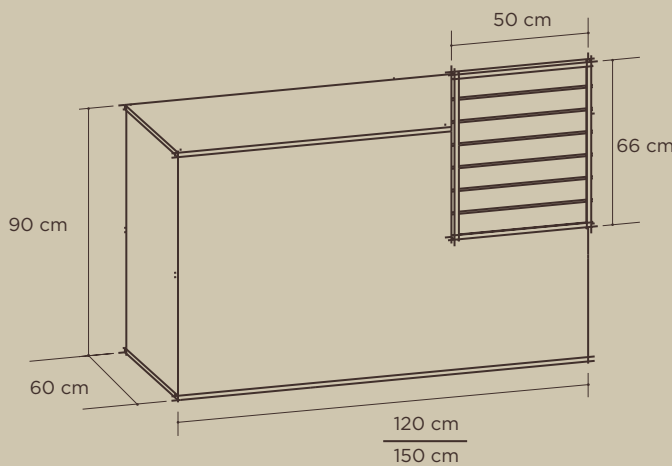

Ref. 4003
Panel a pared 168x96 cm. Herrajes incluidos
Wall panel 168x96 cm. Fittings included

Bucs / Storage Units

Ref. 4004
Panel a pared 50x142 cm. Herrajes incluidos
Wall panel 50x142 cm. Fittings included

Ref. 4005
Buc a pared 100 cm
Wall storage unit 100 cm

Ref. 4006
Buc a pared 50 cm
Wall storage unit 50 cm

Muebles exposición / Display Furniture

Ref. 4007
Mueble exposición a pared 168 cm
Wall display furniture 168 cm

Ref. 4008
Mueble exposición a pared 100 cm
Wall display furniture 100 cm

Góndola central / Central Gondola

Ref. 4009

Góndola central 100x80x147 cm
Central gondola 100x80x147 cm

Mostrador / Counter

Ref. 4010

Mostrador 120 cm
Counter 120 cm

Ref. 4011

Mostrador 150 cm
Counter 150 cm

Estantes cristal / Glass Shelves

Ref. 4012

Estante cristal 96x25x0,8 cm
Glass shelf 96x25x0,8 cm

Ref. 4013

Estante cristal 46x25x0,8 cm
Glass shelf 46x25x0,8 cm