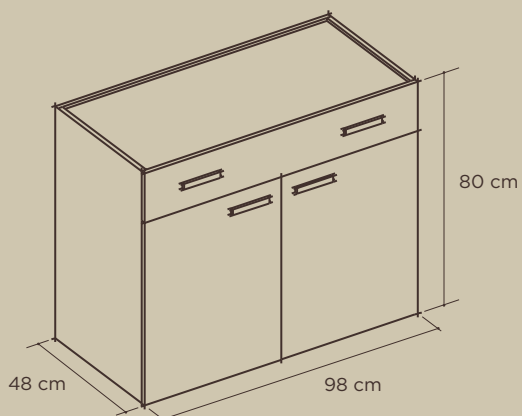

Panel de pared 98 cm con espejo y cerradura.
Wall panel 98 cm with mirror and lock.

Ref. 8004

Panel de pared 98 cm sin cerradura y con espejo.
Wall panel 98 cm with mirror and without lock.

Panel de pared 98 cm con espejo y sin cerradura.
Wall panel 98 cm with mirror and without lock.

Ref. 8008

Panel de pared 49 cm sin cerradura y con espejo
Wall panel 49 cm with mirror and without lock

Panel de pared 49 cm con espejo y sin cerradura.
Wall panel 49 cm with mirror and without lock.

Buc almacén / Storage Unit

Ref. 8009

Buc almacén de 49 cm
Storage unit 49 cm

Ref. 8010

Buc almacén de 98 cm
Storage unit 98 cm

Buc almacén con vitrina / Storage unit with showcase

Ref. 8011

Buc almacén con vitrina superior de 98 cm
Storage unit with upper showcase 98 cm

Ref. 8012

Buc almacén con vitrina superior de 49 cm
Storage unit with upper showcase 49 cm

Espejo de sobremesa / Tabletop Mirror

Ref. 8013

Espejo sobremesa
Tabletop mirror

Espejo / Mirror 18x36 cm

Módulos escaparate / Showcase Modules