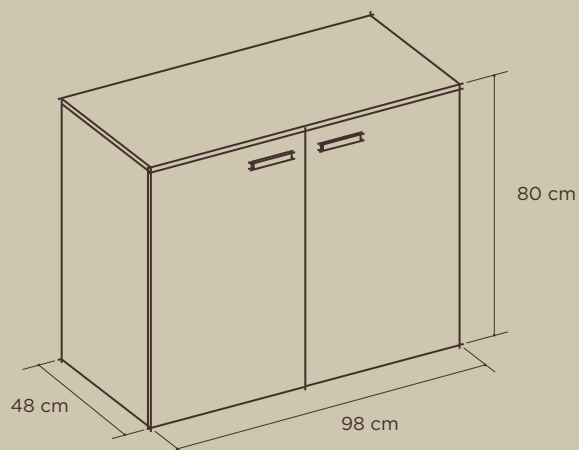

Panel de pared 98 cm con espejo y cerradura.
Wall panel 98 cm with mirror and lock.

Ref. 8004

Panel de pared 98 cm sin cerradura y con espejo.
Wall panel 98 cm with mirror and without lock.

Panel de pared 98 cm con espejo y sin cerradura.
Wall panel 98 cm with mirror and without lock.

Ref. 8008

Panel de pared 49 cm sin cerradura y con espejo
Wall panel 49 cm with mirror and without lock

Panel de pared 49 cm con espejo y sin cerradura.
Wall panel 49 cm with mirror and without lock.

Buc almacén / Storage Unit

Ref. 8009

Buc almacén de 49 cm
Storage unit 49 cm

Ref. 8010

Buc almacén de 98 cm
Storage unit 98 cm

Buc almacén con vitrina / Storage unit with showcase

Ref. 8011

Buc almacén con vitrina superior de 98 cm
Storage unit with upper showcase 98 cm

Ref. 8012

Buc almacén con vitrina superior de 49 cm
Storage unit with upper showcase 49 cm

Espejo de sobremesa / Tabletop Mirror

Ref. 8013

Espejo sobremesa
Tabletop mirror

Espejo / Mirror 18x36 cm

Módulos escaparate / Showcase Modules