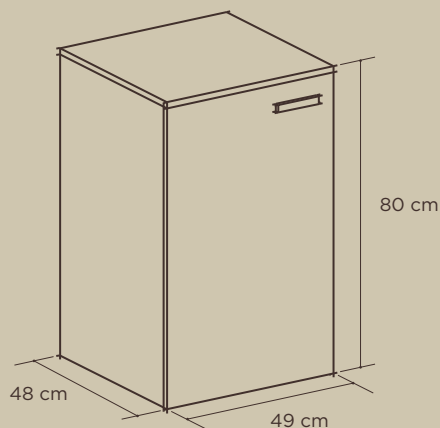

Ref. 8001

Panel de pared 98 cm con cerradura
Wall panel 98 cm with lock

Ref. 8002

Panel de pared 98 cm sin cerradura
Wall panel 98 cm without lock

Ref. 8003

Panel de pared 98 cm con cerradura y espejo.
Wall panel 98 cm with lock and mirror.

Panel de pared 98 cm con espejo y cerradura.
Wall panel 98 cm with mirror and lock.

Ref. 8004

Panel de pared 98 cm sin cerradura y con espejo.
Wall panel 98 cm with mirror and without lock.

Panel de pared 98 cm con espejo y sin cerradura.
Wall panel 98 cm with mirror and without lock.

Ref. 8008

Panel de pared 49 cm sin cerradura y con espejo
Wall panel 49 cm with mirror and without lock

Panel de pared 49 cm con espejo y sin cerradura.
Wall panel 49 cm with mirror and without lock.

Buc almacén / Storage Unit

Ref. 8009

Buc almacén de 49 cm
Storage unit 49 cm

Ref. 8010

Buc almacén de 98 cm
Storage unit 98 cm

Buc almacén con vitrina / Storage unit with showcase

Ref. 8011

Buc almacén con vitrina superior de 98 cm
Storage unit with upper showcase 98 cm