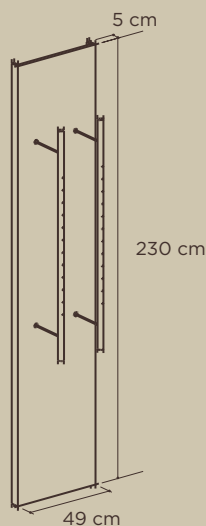

Ref. 8001

Panel de pared 98 cm con cerradura
Wall panel 98 cm with lock

Ref. 8002

Panel de pared 98 cm sin cerradura
Wall panel 98 cm without lock

Ref. 8003

Panel de pared 98 cm con cerradura y espejo.
Wall panel 98 cm with lock and mirror.

Panel de pared 98 cm con espejo y cerradura.
Wall panel 98 cm with mirror and lock.

Ref. 8004

Panel de pared 98 cm sin cerradura y con espejo.
Wall panel 98 cm with mirror and without lock.

Panel de pared 98 cm con espejo y sin cerradura.
Wall panel 98 cm with mirror and without lock.

Ref. 8005

Panel de pared 49 cm con cerradura
Wall panel 49 cm with lock

Ref. 8006

Panel de pared 49 cm sin cerradura
Wall panel 49 cm without lock

Ref. 8007

Panel de pared 49 cm con cerradura y espejo
Wall panel 49 cm with lock and mirror

Ref. 8008

Panel de pared 49 cm sin cerradura y con espejo
Wall panel 49 cm with mirror and without lock

Panel de pared 49 cm con espejo y sin cerradura.
Wall panel 49 cm with mirror and without lock.

Buc almacén / Storage Unit