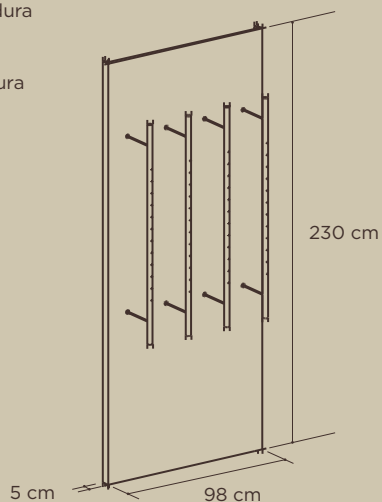

Ref. 8001

Panel de pared 98 cm con cerradura
Wall panel 98 cm with lock

Ref. 8002

Panel de pared 98 cm sin cerradura
Wall panel 98 cm without lock

Ref. 8003

Panel de pared 98 cm con cerradura y espejo.
Wall panel 98 cm with lock and mirror.

Panel de pared 98 cm con espejo y cerradura.
Wall panel 98 cm with mirror and lock.

Ref. 8004

Panel de pared 98 cm sin cerradura y con espejo.
Wall panel 98 cm with mirror and without lock.

Panel de pared 98 cm con espejo y sin cerradura.
Wall panel 98 cm with mirror and without lock.

Ref. 8005

Panel de pared 49 cm con cerradura
Wall panel 49 cm with lock

Ref. 8006

Panel de pared 49 cm sin cerradura
Wall panel 49 cm without lock

Ref. 8007

Panel de pared 49 cm con cerradura y espejo
Wall panel 49 cm with lock and mirror

Ref. 8018

Mostrador 180 cm
Counter 180 cm