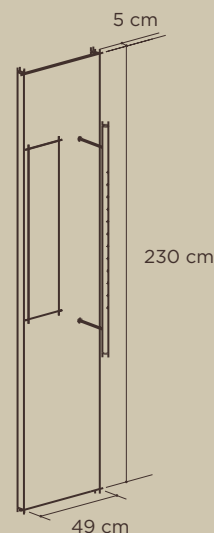

Ref. 8001

Panel de pared 98 cm con cerradura
Wall panel 98 cm with lock

Ref. 8002

Panel de pared 98 cm sin cerradura
Wall panel 98 cm without lock

Ref. 8003

Panel de pared 98 cm con cerradura y espejo.
Wall panel 98 cm with lock and mirror.

Panel de pared 98 cm con espejo y cerradura.
Wall panel 98 cm with mirror and lock.

Ref. 8004

Panel de pared 98 cm sin cerradura y con espejo.
Wall panel 98 cm with mirror and without lock.

Panel de pared 98 cm con espejo y sin cerradura.
Wall panel 98 cm with mirror and without lock.

Ref. 8005

Panel de pared 49 cm con cerradura
Wall panel 49 cm with lock

Ref. 8006

Panel de pared 49 cm sin cerradura
Wall panel 49 cm without lock

Ref. 8007

Panel de pared 49 cm con cerradura y espejo
Wall panel 49 cm with lock and mirror

Ref. 8008

Panel de pared 49 cm sin cerradura y con espejo
Wall panel 49 cm with mirror and without lock

Panel de pared 49 cm con espejo y sin cerradura.
Wall panel 49 cm with mirror and without lock.

Buc almacén / Storage Unit