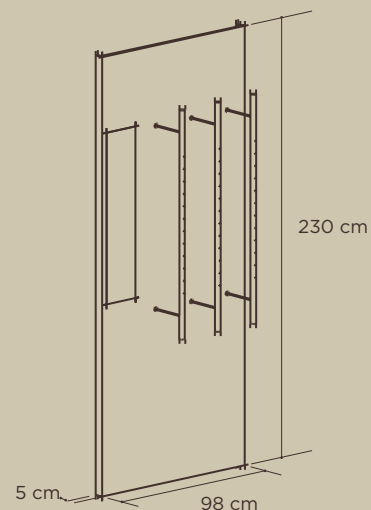

Ref. 8001

Panel de pared 98 cm con cerradura
Wall panel 98 cm with lock

Ref. 8002

Panel de pared 98 cm sin cerradura
Wall panel 98 cm without lock

Ref. 8003

Panel de pared 98 cm con cerradura y espejo.
Wall panel 98 cm with lock and mirror.

Panel de pared 98 cm con espejo y cerradura.
Wall panel 98 cm with mirror and lock.

Ref. 8004

Panel de pared 98 cm sin cerradura y con espejo.
Wall panel 98 cm with mirror and without lock.

Panel de pared 98 cm con espejo y sin cerradura.
Wall panel 98 cm with mirror and without lock.

Ref. 8005

Panel de pared 49 cm con cerradura
Wall panel 49 cm with lock

Ref. 8006

Panel de pared 49 cm sin cerradura
Wall panel 49 cm without lock

Ref. 8007

Panel de pared 49 cm con cerradura y espejo
Wall panel 49 cm with lock and mirror

Ref. 8018

Mostrador 180 cm
Counter 180 cm