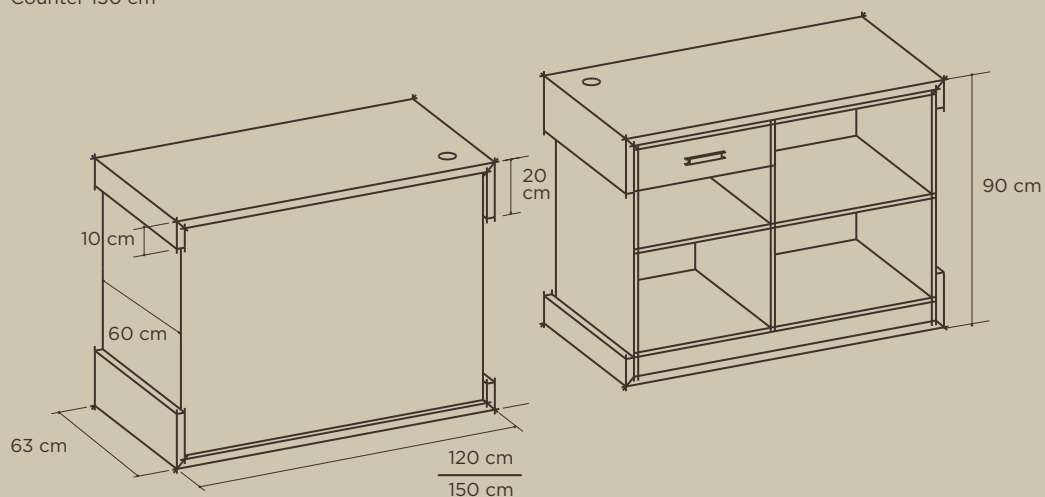

Ref. 10009

Mostrador 150 cm
Counter 150 cm