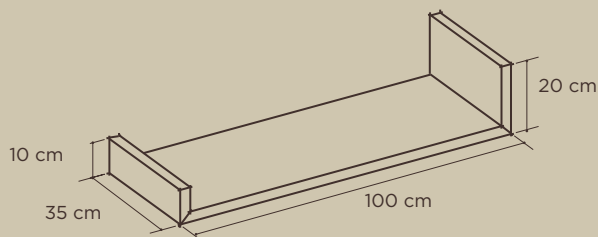

Estante / Shelves

Ref. 10001

Estante 80 cm ranurado. Grosor 30 mm
Slotted shelf 80 cm. Thickness 30 mm

Ref. 10002

Estante 80 cm ranurado. Grosor 30 mm
Slotted shelf 80 cm. Thickness 30 mm

Ref. 10003

Estante 80 cm ranurado. Grosor 30 mm
Slotted shelf 80 cm. Thickness 30 mm

Ref. 10004

Estante 80 cm ranurado. Grosor 30 mm
Slotted shelf 80 cm. Thickness 30 mm

Bases / Bases

Ref. 10005

Base 100 cm
Base 100 cm

Ref. 10006

Base 100 cm
Base 100 cm

Buc / Storage Unit

Ref. 2003

Buc 100 cm. Grosor 30 mm
Storage unit 100 cm. Thickness 30 mm

Ref. 2004

Buc 50 cm. Grosor 30 mm
Storage unit 50 cm. Thickness 30 mm

Góndola central / Central Gondola

Ref. 10007

Góndola central 110 cm
Central gondola 110 cm