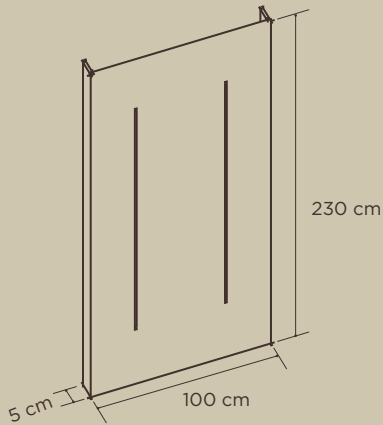

Paneles / Panels

Ref. 2001

Panel a pared 100 cm. Herrajes incluidos
Vertical wall panel 100 cm. Fittings included

Ref. 2002

Panel a pared 50 cm. Herrajes incluidos
Vertical wall panel 50 cm. Fittings included

Estante / Shelves

Ref. 10001

Estante 80 cm ranurado. Grosor 30 mm
Slotted shelf 80 cm. Thickness 30 mm

Ref. 10002

Estante 80 cm ranurado. Grosor 30 mm
Slotted shelf 80 cm. Thickness 30 mm

Ref. 10003

Estante 80 cm ranurado. Grosor 30 mm
Slotted shelf 80 cm. Thickness 30 mm

Ref. 10004

Estante 80 cm ranurado. Grosor 30 mm
Slotted shelf 80 cm. Thickness 30 mm

Bases / Bases

Ref. 10005

Base 100 cm
Base 100 cm

Ref. 10006

Base 100 cm
Base 100 cm

Buc / Storage Unit

Ref. 2003

Buc 100 cm. Grosor 30 mm
Storage unit 100 cm. Thickness 30 mm

Ref. 2004

Buc 50 cm. Grosor 30 mm
Storage unit 50 cm. Thickness 30 mm

Góndola central / Central Gondola

Ref. 10007

Góndola central 110 cm
Central gondola 110 cm