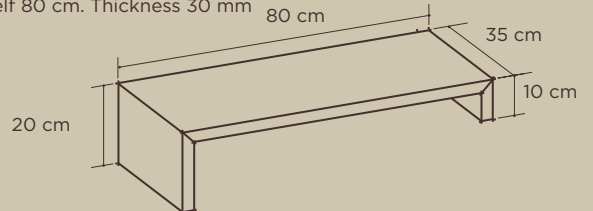

Paneles / Panels

Ref. 2001

Panel a pared 100 cm. Herrajes incluidos
Vertical wall panel 100 cm. Fittings included

Ref. 2002

Panel a pared 50 cm. Herrajes incluidos
Vertical wall panel 50 cm. Fittings included

Estante / Shelves

Ref. 10001

Estante 80 cm ranurado. Grosor 30 mm
Slotted shelf 80 cm. Thickness 30 mm

Ref. 10002

Estante 80 cm ranurado. Grosor 30 mm
Slotted shelf 80 cm. Thickness 30 mm

Ref. 10003

Estante 80 cm ranurado. Grosor 30 mm
Slotted shelf 80 cm. Thickness 30 mm

Ref. 10004

Estante 80 cm ranurado. Grosor 30 mm
Slotted shelf 80 cm. Thickness 30 mm

Bases / Bases

Ref. 10005

Base 100 cm
Base 100 cm

Ref. 10006

Base 100 cm
Base 100 cm

Buc / Storage Unit