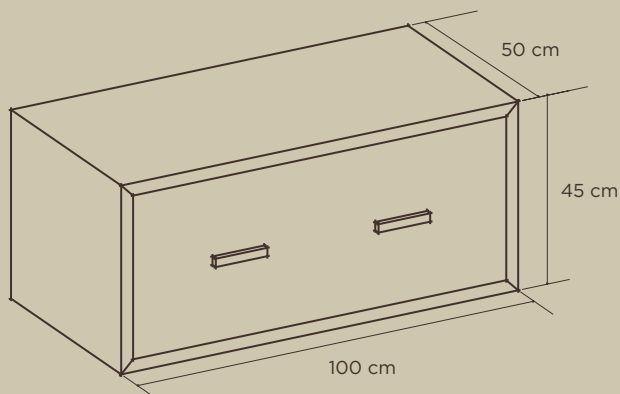

Paneles / Panels

Ref. 2001

Panel a pared 100 cm. Herrajes incluidos
Vertical wall panel 100 cm. Fittings included

Ref. 2002

Panel a pared 50 cm. Herrajes incluidos
Vertical wall panel 50 cm. Fittings included

Estante / Shelves

Ref. 10001

Estante 80 cm ranurado. Grosor 30 mm
Slotted shelf 80 cm. Thickness 30 mm

Ref. 10002

Estante 80 cm ranurado. Grosor 30 mm
Slotted shelf 80 cm. Thickness 30 mm

Ref. 10003

Estante 80 cm ranurado. Grosor 30 mm
Slotted shelf 80 cm. Thickness 30 mm

Ref. 10004

Estante 80 cm ranurado. Grosor 30 mm
Slotted shelf 80 cm. Thickness 30 mm

Bases / Bases

Ref. 10005

Base 100 cm
Base 100 cm

Ref. 10006

Base 100 cm
Base 100 cm

Buc / Storage Unit

Ref. 2003

Buc 100 cm. Grosor 30 mm
Storage unit 100 cm. Thickness 30 mm

Ref. 2004

Buc 50 cm. Grosor 30 mm
Storage unit 50 cm. Thickness 30 mm

Góndola central / Central Gondola

Ref. 10007

Góndola central 110 cm
Central gondola 110 cm