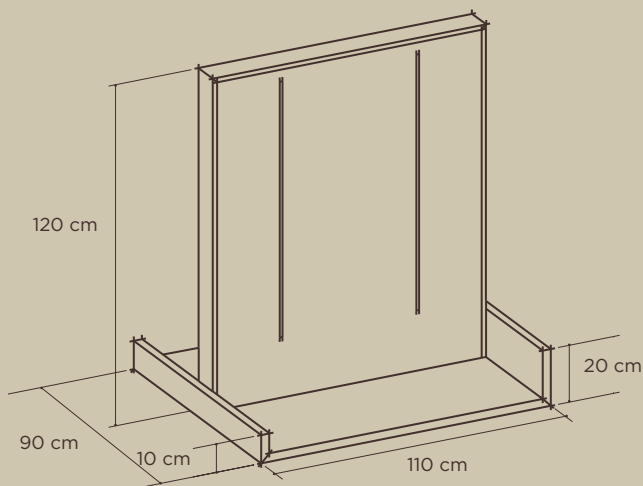

Estante / Shelves

Ref. 10001

Estante 80 cm ranurado. Grosor 30 mm
Slotted shelf 80 cm. Thickness 30 mm

Ref. 10002

Estante 80 cm ranurado. Grosor 30 mm
Slotted shelf 80 cm. Thickness 30 mm

Ref. 10003

Estante 80 cm ranurado. Grosor 30 mm
Slotted shelf 80 cm. Thickness 30 mm

Ref. 10004

Estante 80 cm ranurado. Grosor 30 mm
Slotted shelf 80 cm. Thickness 30 mm

Bases / Bases

Ref. 10005

Base 100 cm
Base 100 cm

Ref. 10006

Base 100 cm
Base 100 cm

Buc / Storage Unit

Ref. 2003

Buc 100 cm. Grosor 30 mm
Storage unit 100 cm. Thickness 30 mm

Ref. 2004

Buc 50 cm. Grosor 30 mm
Storage unit 50 cm. Thickness 30 mm

Góndola central / Central Gondola

Ref. 10007

Góndola central 110 cm
Central gondola 110 cm