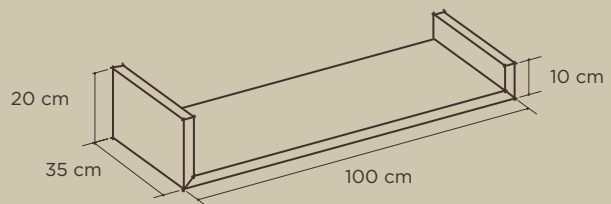

Estante / Shelves

Ref. 10001

Estante 80 cm ranurado. Grosor 30 mm
Slotted shelf 80 cm. Thickness 30 mm

Ref. 10002

Estante 80 cm ranurado. Grosor 30 mm
Slotted shelf 80 cm. Thickness 30 mm

Ref. 10003

Estante 80 cm ranurado. Grosor 30 mm
Slotted shelf 80 cm. Thickness 30 mm

Ref. 10004

Estante 80 cm ranurado. Grosor 30 mm
Slotted shelf 80 cm. Thickness 30 mm

Bases / Bases

Ref. 10005

Base 100 cm
Base 100 cm

Ref. 10006

Base 100 cm
Base 100 cm

Buc / Storage Unit

Ref. 2003

Buc 100 cm. Grosor 30 mm
Storage unit 100 cm. Thickness 30 mm

Ref. 2004

Buc 50 cm. Grosor 30 mm
Storage unit 50 cm. Thickness 30 mm

Góndola central / Central Gondola

Ref. 10007

Góndola central 110 cm
Central gondola 110 cm