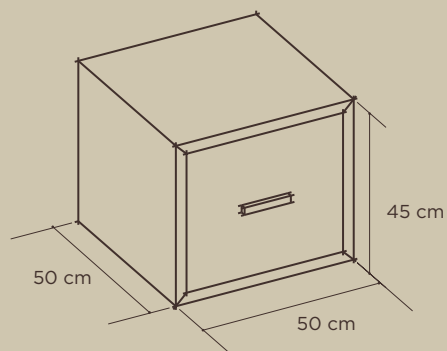

Paneles / Panels

Ref. 2001

Panel a pared 100 cm. Herrajes incluidos
Vertical wall panel 100 cm. Fittings included

Ref. 2002

Panel a pared 50 cm. Herrajes incluidos
Vertical wall panel 50 cm. Fittings included

Estante / Shelves

Ref. 10001

Estante 80 cm ranurado. Grosor 30 mm
Slotted shelf 80 cm. Thickness 30 mm

Ref. 10002

Estante 80 cm ranurado. Grosor 30 mm
Slotted shelf 80 cm. Thickness 30 mm

Ref. 10003

Estante 80 cm ranurado. Grosor 30 mm
Slotted shelf 80 cm. Thickness 30 mm

Ref. 10004

Estante 80 cm ranurado. Grosor 30 mm
Slotted shelf 80 cm. Thickness 30 mm

Bases / Bases

Ref. 10005

Base 100 cm
Base 100 cm

Ref. 10006

Base 100 cm
Base 100 cm

Buc / Storage Unit

Ref. 2003

Buc 100 cm. Grosor 30 mm
Storage unit 100 cm. Thickness 30 mm

Ref. 2004

Buc 50 cm. Grosor 30 mm
Storage unit 50 cm. Thickness 30 mm

Góndola central / Central Gondola

Ref. 10007

Góndola central 110 cm
Central gondola 110 cm