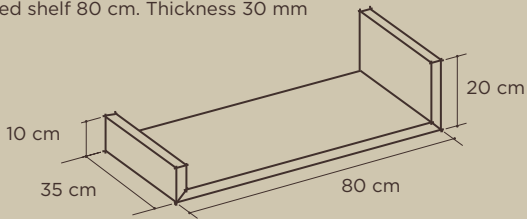

Paneles / Panels

Ref. 2001

Panel a pared 100 cm. Herrajes incluidos
Vertical wall panel 100 cm. Fittings included

Ref. 2002

Panel a pared 50 cm. Herrajes incluidos
Vertical wall panel 50 cm. Fittings included

Estante / Shelves

Ref. 10001

Estante 80 cm ranurado. Grosor 30 mm
Slotted shelf 80 cm. Thickness 30 mm

Ref. 10002

Estante 80 cm ranurado. Grosor 30 mm
Slotted shelf 80 cm. Thickness 30 mm

Ref. 10003

Estante 80 cm ranurado. Grosor 30 mm
Slotted shelf 80 cm. Thickness 30 mm

Ref. 10004

Estante 80 cm ranurado. Grosor 30 mm
Slotted shelf 80 cm. Thickness 30 mm

Bases / Bases

Ref. 10005

Base 100 cm
Base 100 cm

Ref. 10006

Base 100 cm
Base 100 cm

Buc / Storage Unit