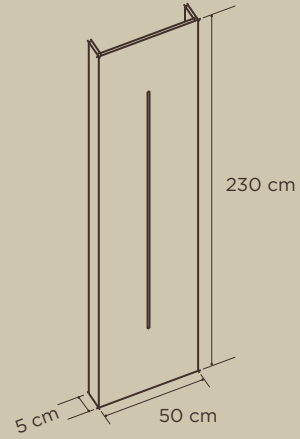

Paneles / Panels

Ref. 2001

Panel a pared 100 cm. Herrajes incluidos
Vertical wall panel 100 cm. Fittings included

Ref. 2002

Panel a pared 50 cm. Herrajes incluidos
Vertical wall panel 50 cm. Fittings included

Estante / Shelves

Ref. 10001

Estante 80 cm ranurado. Grosor 30 mm
Slotted shelf 80 cm. Thickness 30 mm

Ref. 10002

Estante 80 cm ranurado. Grosor 30 mm
Slotted shelf 80 cm. Thickness 30 mm

Ref. 10003

Estante 80 cm ranurado. Grosor 30 mm
Slotted shelf 80 cm. Thickness 30 mm

Ref. 10004

Estante 80 cm ranurado. Grosor 30 mm
Slotted shelf 80 cm. Thickness 30 mm

Bases / Bases

Ref. 10005

Base 100 cm
Base 100 cm

Ref. 10006

Base 100 cm
Base 100 cm

Buc / Storage Unit

Ref. 2003

Buc 100 cm. Grosor 30 mm
Storage unit 100 cm. Thickness 30 mm

Ref. 2004

Buc 50 cm. Grosor 30 mm
Storage unit 50 cm. Thickness 30 mm

Góndola central / Central Gondola

Ref. 10007

Góndola central 110 cm
Central gondola 110 cm