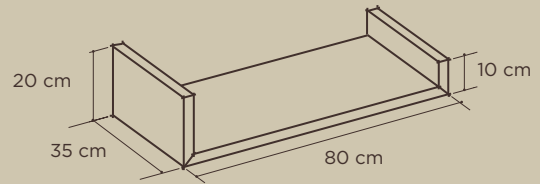

Paneles / Panels

Ref. 2001

Panel a pared 100 cm. Herrajes incluidos
Vertical wall panel 100 cm. Fittings included

Ref. 2002

Panel a pared 50 cm. Herrajes incluidos
Vertical wall panel 50 cm. Fittings included

Estante / Shelves

Ref. 10001

Estante 80 cm ranurado. Grosor 30 mm
Slotted shelf 80 cm. Thickness 30 mm

Ref. 10002

Estante 80 cm ranurado. Grosor 30 mm
Slotted shelf 80 cm. Thickness 30 mm

Ref. 10003

Estante 80 cm ranurado. Grosor 30 mm
Slotted shelf 80 cm. Thickness 30 mm

Ref. 10004

Estante 80 cm ranurado. Grosor 30 mm
Slotted shelf 80 cm. Thickness 30 mm

Bases / Bases

Ref. 10005

Base 100 cm
Base 100 cm

Ref. 10006

Base 100 cm
Base 100 cm

Buc / Storage Unit

Ref. 2003

Buc 100 cm. Grosor 30 mm
Storage unit 100 cm. Thickness 30 mm

Ref. 2004

Buc 50 cm. Grosor 30 mm
Storage unit 50 cm. Thickness 30 mm

Góndola central / Central Gondola

Ref. 10007

Góndola central 110 cm
Central gondola 110 cm